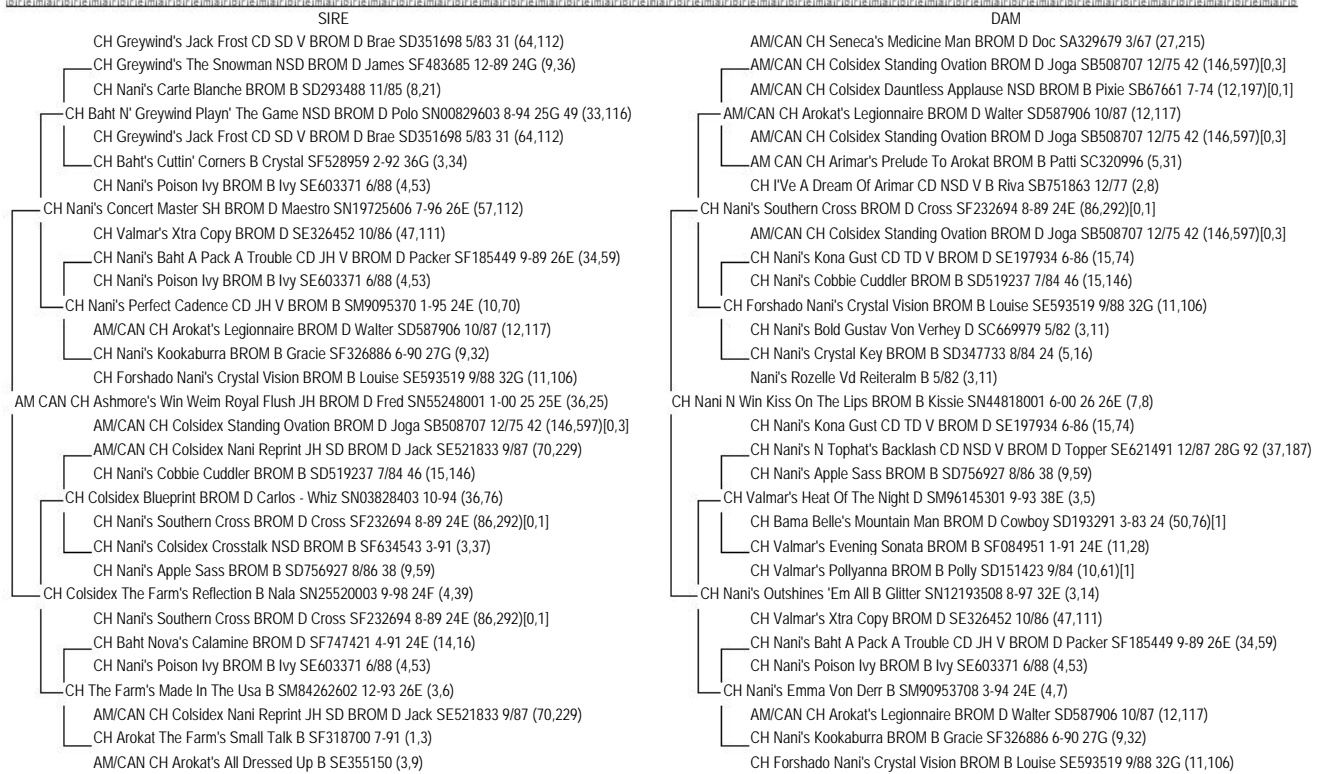

Pedigree

AM/CN/INT CH Win'Veim Graytsky Cowboy Boots JH D Lucchese SN92854114 3-06 27 27E

(2)

I HEREBY CERTIFY THAT, this Pedigree is true and correct to the best of my knowledge and belief.

Signature of Breeder

[Pedigree Coding](#)

[AM/CN/INT CH Win'Veim Graytsky Cowboy Boots JH D Lucchese SN92854114 3-06 27 27E](#)

You may copy the anchor link below into your Web page code.

or insert a hyperlink (the portion between the quotes)